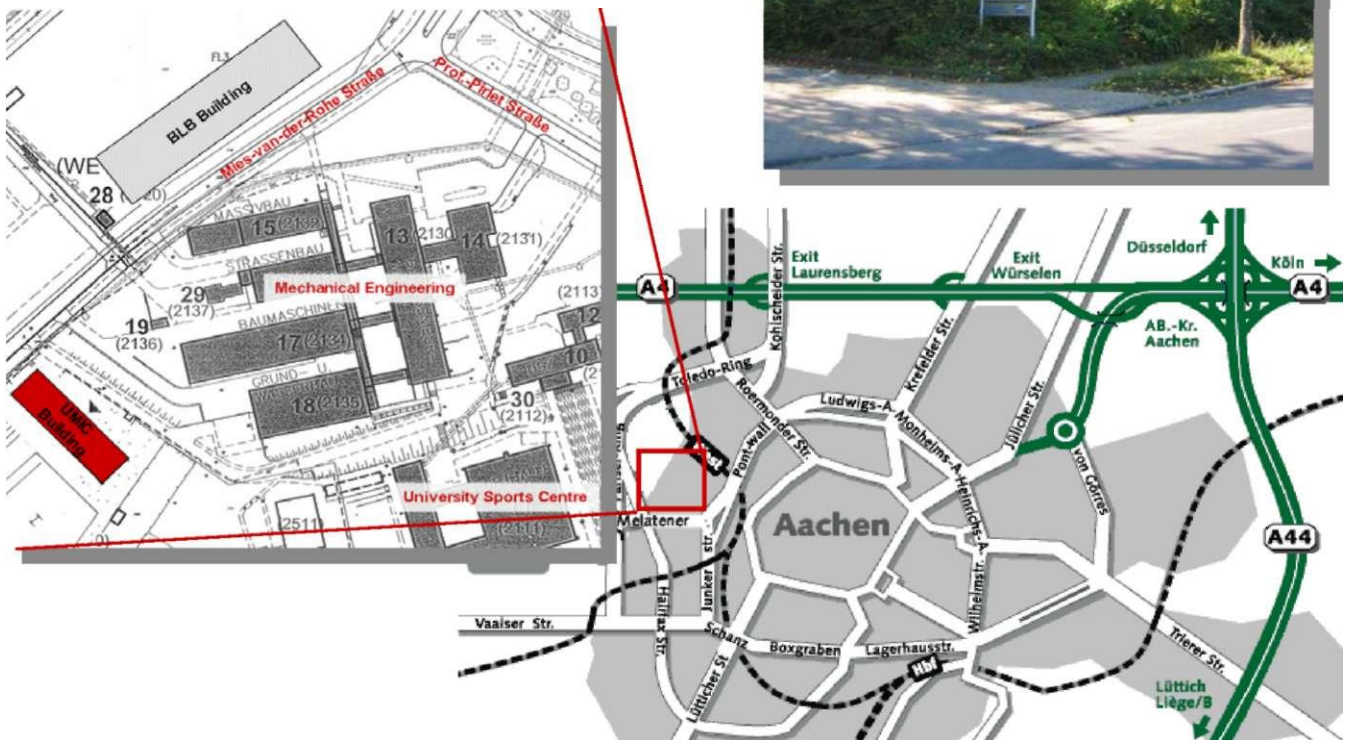

UMIC Research Centre
RWTH Aachen University
Mies-van-der-Rohe-Straße 15
52074 Aachen

Phone: ++49 (0)241 8020720
Fax : ++49 (0)241 8022730
Email: sekretariat@umic.rwth-aachen.de

By car

Coming from Düsseldorf (A44), coming from Köln (A4) just until the motorway junction "Kreuz Aachen":

- Direction Heerlen/Antwerpen (follow A4)
- Exit Laurensberg/Richterich
- Turn right towards Aachen Zentrum/RWTH
- Change direction to the right after approx. 2km and follow the expressway (Toledoring) with direction Klinikum
- Third exit: RWTH-Hörn (Halifaxstraße)
- Third possibility to the left: Mies-van-der-Rohe-Straße
- Second possibility to the right: UMIC building

By bus

Aachen main station:

- Route 3A: Bus stop Mies-van-der-Rohe Straße